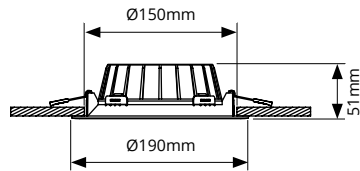

LED Downlight ESSENCE PIR 230V

PRAGMALUX
PROFESSIONAL LIGHTING