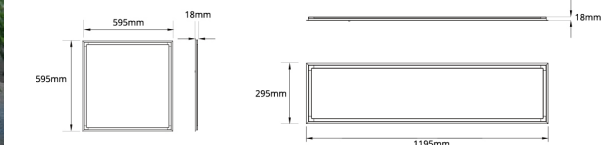

LED Paneel CONTO
Stijl en functionaliteit naadloos gecombineerd in systeemplafonds. **TIP!**

Artikel		Omschrijving
60x60cm		
1085784-PR	60x60cm 20-40W 3CCT 3000K-3500K-4000K 2300-5000lm wit Driver	
1085791-PR	60x60cm 20-40W 3CCT 3000K-3500K-4000K 2300-5000lm zwart Driver	
1085784-PH	60x60cm 28-40W 3CCT 3000K-3500K-4000K 3250-5000lm wit Philips Driver	
1085791-PH	60x60cm 28-40W 3CCT 3000K-3500K-4000K 3250-5000lm zwart Philips Philips Driver	
1085784-PH-DA	60x60cm 36W 3CCT 3000K-3500K-4000K 4150-4350lm wit Philips DALI Driver	
1085791-PH-DA	60x60cm 36W 3CCT 3000K-3500K-4000K 4150-4350lm zwart Philips DALI Driver	
30x120cm		
1085807-PR	30x120cm 20-40W 3CCT 3000K-3500K-4000K 2300-5000lm wit Driver	
1085814-PR	30x120cm 20-40W 3CCT 3000K-3500K-4000K 2300-5000lm zwart Driver	
1085807-PH	30x120cm 28-40W 3CCT 3000K-3500K-4000K 3250-5000lm wit Philips Driver	
1085814-PH	30x120cm 28-40W 3CCT 3000K-3500K-4000K 3250-5000lm zwart Philips Driver	
1085807-PH-DA	30x120cm 36W 3CCT 3000K-3500K-4000K 4150-4350lm wit Philips DALI Driver	
1085814-PH-DA	30x120cm 36W 3CCT 3000K-3500K-4000K 4150-4350lm zwart Philips DALI Driver