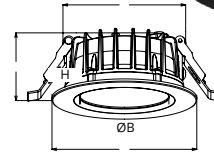

LED Downlight FORA IP65

PRAGMALUX
PROFESSIONAL LIGHTING