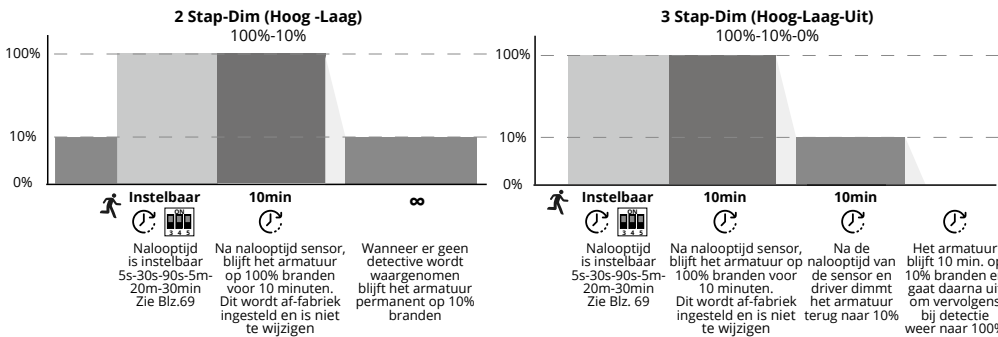

Artikel	Omschrijving
HERMES 2 Stap-Dim 100%-10% MASTER	
1000473-2SD-M	1200 35W 5000lm 3-4-6K 5x2.5 dvb
4607696-2SD-M	1200 35W 5100lm 4000K
4607702-2SD-M	1500 42W 6100lm 4000K
4607702-CCT-2SD-M	1500 53W 7700lm 3-4-6K
1000480-2SD-M	1500 53W 7700lm 3-4-6K 5x2.5 dvb
HERMES 2 Stap-Dim 100%-10% SLAVE	
1000473-2SD-S	1200 35W 5000lm 3-4-6K 5x2.5 dvb
4607696-2SD-S	1200 35W 5100lm 4000K
4607702-2SD-S	1500 42W 6100lm 4000K
4607702-CCT-2SD-S	1500 53W 7700lm 3-4-6K
1000480-2SD-S	1500 53W 7700lm 3-4-6K 5x2.5 dvb

Artikel	Omschrijving
HERMES 3 Stap-Dim 100%-10%-0% MASTER	
1000473-3SD-M	1200 35W 5000lm 3-4-6K 5x2.5 dvb
4607696-3SD-M	1200 35W 5100lm 4000K
4607702-3SD-M	1500 42W 6100lm 4000K
4607702-CCT-3SD-M	1500 53W 7700lm 3-4-6K
1000480-3SD-M	1500 53W 7700lm 3-4-6K 5x2.5 dvb
HERMES 3 Stap-Dim 100%-10%-0% SLAVE	
1000473-3SD-S	1200 35W 5000lm 3-4-6K 5x2.5 dvb
4607696-3SD-S	1200 35W 5100lm 4000K
4607702-3SD-S	1500 42W 6100lm 4000K
4607702-CCT-3SD-S	1500 53W 7700lm 3-4-6K
1000480-3SD-S	1500 53W 7700lm 3-4-6K 5x2.5 dvb

MASTER-SLAVE

Algemeen

In 1 detectie zone kunnen meerdere masters (geen beperking) worden opgenomen. De bekabeling naar de volgende lamp kan zowel in lijn als ster worden uitgevoerd. Geadviseerd wordt om maximaal 20 armaturen in 1 zone op te nemen. Indien meerdere zones op 1 eindgroep is het nodig om de SD draad niet te verbinden. Let op dat de totale kabel lengte moet voldoen aan korstluitvastheid conform de NEN 1010. De doorvoer bedraging in het armatuur is 2,5mm²