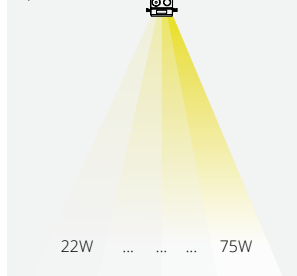

1	2	3	mA	W
ON	ON	ON	375	75
OFF	ON	ON	343	67
ON	OFF	ON	297	58
OFF	OFF	ON	249	51
ON	ON	OFF	225	43
OFF	ON	OFF	196	37
ON	OFF	OFF	149	28
OFF	OFF	OFF	117	22