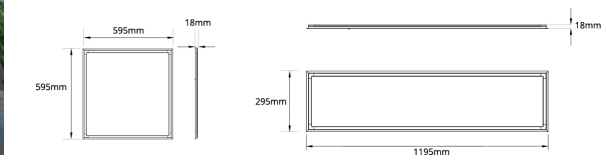

LED Paneel CONTO
Stijl en functionaliteit naadloos gecombineerd in systeemplafonds. TIP!

Artikel		Omschrijving
60x60cm		
1085784-PR	60x60cm 20-40W 3CCT 3000K-3500K-4000K 2300-5000lm wit Driver	
1085791-PR	60x60cm 20-40W 3CCT 3000K-3500K-4000K 2300-5000lm zwart Driver	
1085784-PH	60x60cm 28-40W 3CCT 3000K-3500K-4000K 3250-5000lm wit Philips Driver	
1085791-PH	60x60cm 28-40W 3CCT 3000K-3500K-4000K 3250-5000lm zwart Philips Philips Driver	
1085784-PH-DA	60x60cm 36W 3CCT 3000K-3500K-4000K 4150-4350lm wit Philips DALI Driver	
1085791-PH-DA	60x60cm 36W 3CCT 3000K-3500K-4000K 4150-4350lm zwart Philips DALI Driver	
30x120cm		
1085807-PR	30x120cm 20-40W 3CCT 3000K-3500K-4000K 2300-5000lm wit Driver	
1085814-PR	30x120cm 20-40W 3CCT 3000K-3500K-4000K 2300-5000lm zwart Driver	
1085807-PH	30x120cm 28-40W 3CCT 3000K-3500K-4000K 3250-5000lm wit Philips Driver	
1085814-PH	30x120cm 28-40W 3CCT 3000K-3500K-4000K 3250-5000lm zwart Philips Driver	
1085807-PH-DA	30x120cm 36W 3CCT 3000K-3500K-4000K 4150-4350lm wit Philips DALI Driver	
1085814-PH-DA	30x120cm 36W 3CCT 3000K-3500K-4000K 4150-4350lm zwart Philips DALI Driver