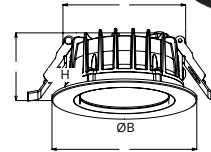

LED Downlight FORA IP65

PRAGMALUX
PROFESSIONAL LIGHTING