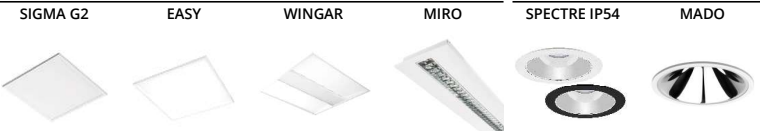

Paneel/Bandraster | 64

SIGMA G2 64   EASY 66   WINGAR 68   MIRO 70   SPECTRE IP54 72   MADO 74