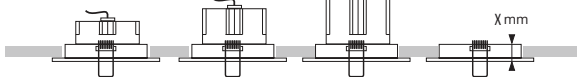

MAATTEKENING

MODULE/LAMPEN + SPOT

MODULE 6W
450LM (930)

MODULE 8W
670LM (930)

MODULE 13W
1115LM (930)

GU10 LAMP

MODULE 6W	X + 25 mm
MODULE 8W	X + 45 mm
MODULE 13W	X + 65 mm
GU10 LAMP (INCL. FITTING)	X + 61 mm

SPOT ACCESSOIRES

4608129 IP65-KIT: TRANSPARAANT + MELKGLAS DIFFUSER + RONDE AFDEKRUBBER

4608204 HONINGRAAD FILTER ZWART

4607849 BLADVEREN PRAGMALUX