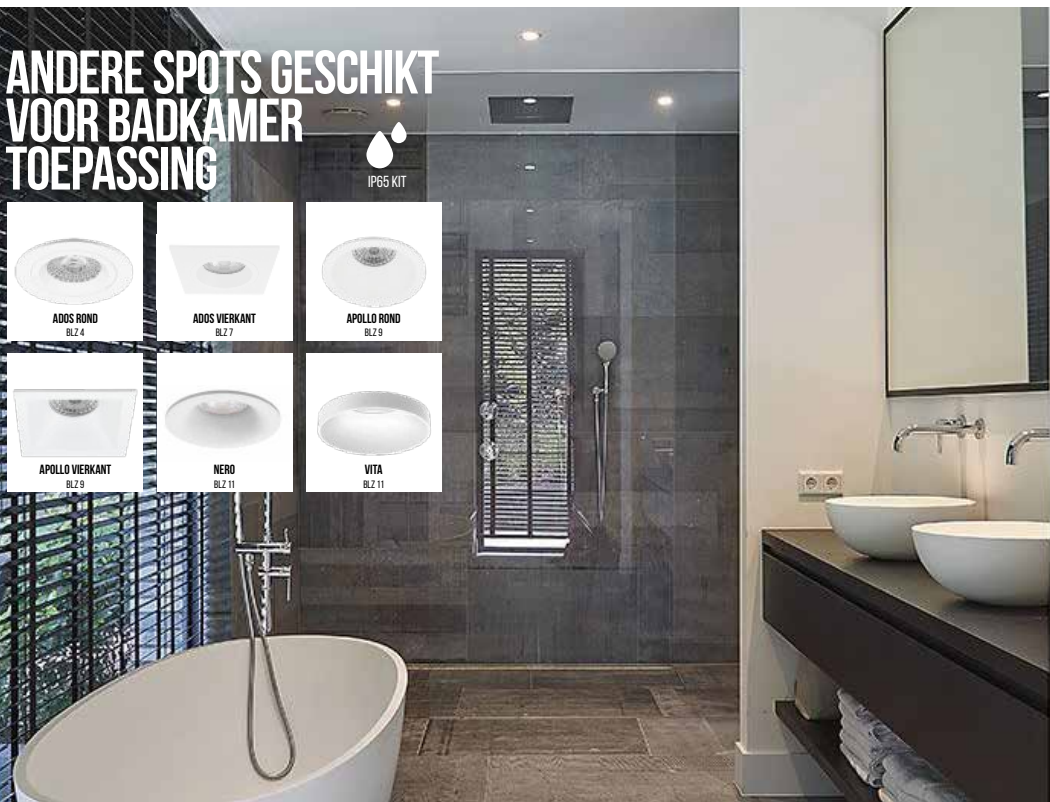

LED DIMTONE

Designed for the comfort of your eyes.

LED MODULE

CRI 98
CQS 96
GAI 106

MAATTEKENING

MODULE/LAMPEN + SPOT

MODULE 6W
450LM (930)

MODULE 8W
670LM (930)